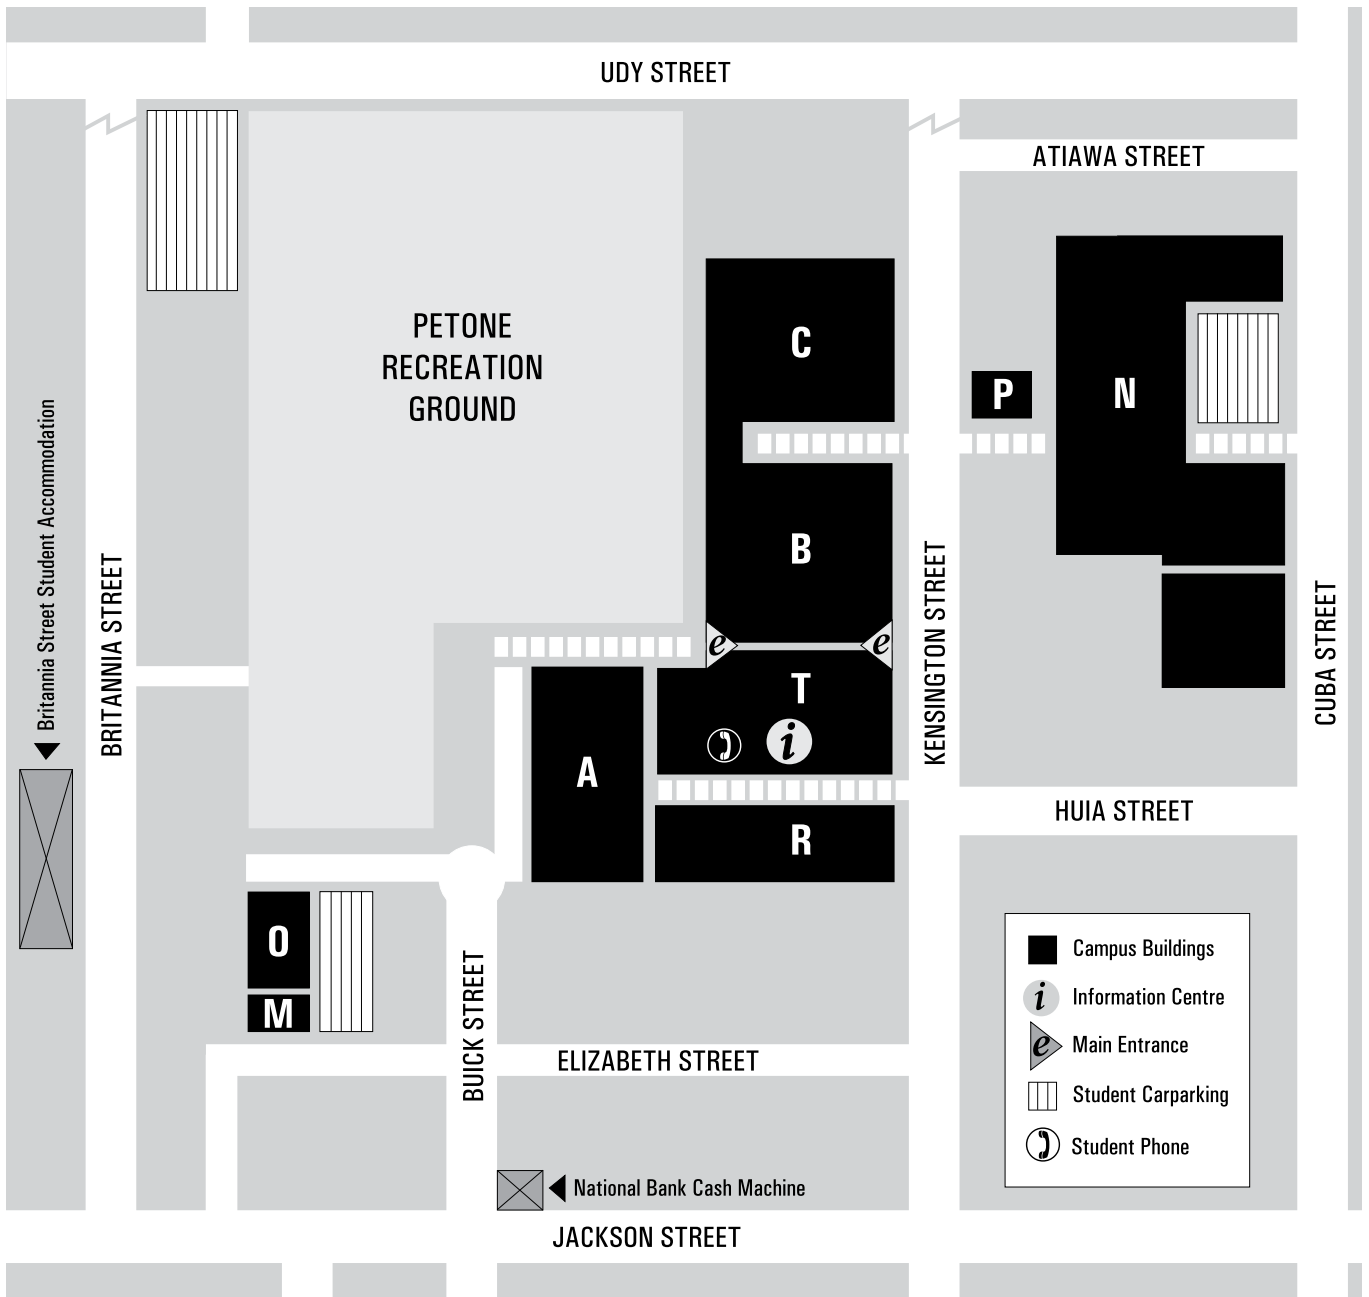

Petone Main Campus Map

A BLOCK

Administration
Registry

N BLOCK

Automotive Technology
Engineering
Construction Trades

O BLOCK

Vet Nursing & Animal Care
Hair & Beauty

R BLOCK

C BLOCK

Student Association
Lounge

K BLOCK (Bracken Street)

Horticulture
Landscaping
Brick and Blocklaying

G BLOCK

(Wakefield Street)
Automotive Technology

T BLOCK - Ground Floor

Student Hub
Student Phone
Reception
Information Centre
Cafeteria
Pasifika Centre
Students' Association
International Office
Te Whare Awhina

T BLOCK

Business
Information Technology
Travel
Library
Learning Support Centre
Ability Resource Services
Computer Labs
Learning Commons

How to get to WelTec

Campus location	Travelling from	Means of transport
BLOCKS A, B, C, N, O, P, R, T (Buick St, Cuba St, Kensington Ave)	From Lower Hutt From Upper Hutt From Wainuiomata From Wellington From Porirua Kapiti Coast From Wairarapa	Cityline bus, Flyer (orange bus) Train to Ava station, Cityline bus Cityline Bus Train to Petone or Ava Station Eastbourne Bus Flyer (orange bus) Train to Waterloo interchange then train to Ava Station or Cityline bus
G BLOCK (Wakefield St, Alicetown)	From Upper Hutt, Lower Hutt Wellington and Porirua	Train to Ava Station Cityline bus
K BLOCK (Bracken St, Petone)	From Upper Hutt, Lower Hutt Wellington and Porirua	Train to Ava Station Cityline bus